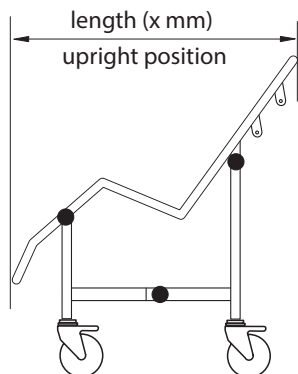

Technical Information

	b	c	e	f	g	h1	h2	t	w	x	y	z
S	620	400	140	120	120	815	620	280	500	970	1120	150
M	750	480	150	150	150	815	670	350	500	1270	1380	150
L	900	570	180	170	170	815	670	400	575	1590	1690	150

SYMBOLS: Bulk item
Made to order
Anti-microbial coating

Tel: 01869 365500 Email: sales@chilterninvadex.co.uk

www.chilterninvadex.co.uk