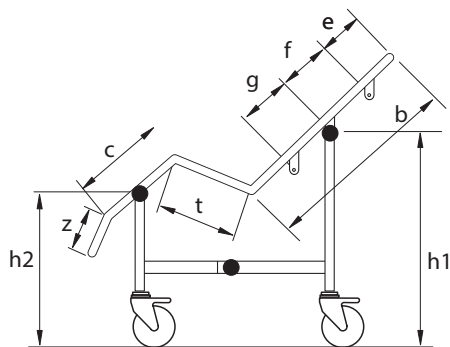

Technical Information

	b	c	e	f	g	h1	h2	t	w	x	y	z
S	620	400	140	120	120	815	620	280	500	970	1120	150
M	750	480	150	150	150	815	670	350	500	1270	1380	150
L	900	570	180	170	170	815	670	400	575	1590	1690	150

SYMBOLS: Bulk item
Made to order
Anti-microbial coating

Tel: 01869 365500 Email: sales@chilterninvadex.co.uk

www.chilterninvadex.co.uk