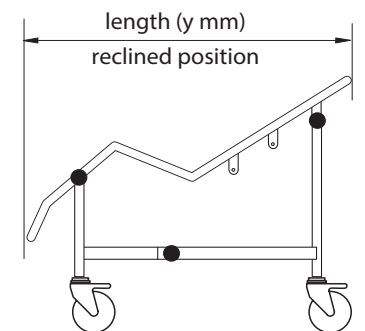

Technical Information

	b	c	e	f	g	h1	h2	t	w	x	y	z
S	620	400	140	120	120	815	620	280	500	970	1120	150
M	750	480	150	150	150	815	670	350	500	1270	1380	150
L	900	570	180	170	170	815	670	400	575	1590	1690	150

SYMBOLS: Bulk item
Made to order
Anti-microbial coating

Tel: 01869 365500 Email: sales@chilterninvadex.co.uk

www.chilterninvadex.co.uk